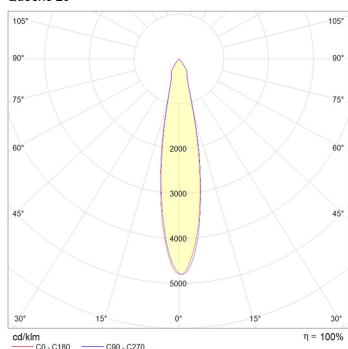

Queens Adjustable

DOWNLIGHT

Product code MD55

MONDOLUX™
mondolux.com.au

Packaging

Box Weight	0.6kg
Box Dimensions L x W x H mm	180 mm x 140 mm x 140 mm
Boxes per Carton	27
Carton Dimensions L x W x H mm	570 mm x 440 mm x 440 mm

Polar distribution diagrams

Queens 20°