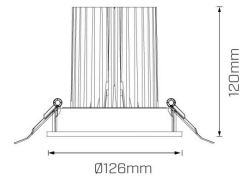

### Product info

System Lumen Range	680lm — 2100lm
System Power	13W, 19W, 28W
Forward Current	350mA, 500mA, 700mA
System Efficacy (max.)	75lm/W
Input Voltage	240V
Body/Trim Colour	White, Black
Installation Method	Adjustable Recessed
LED Brand	Citizen
IP Rating	IP20
Diffuser	Clear
Dimming Type	Non-Dimmable, Phase-Cut Dimmable
Maximum Tilt Angle	30°
Maximum Rotation Angle	360°
Accessories	Without Accessory

## Packaging

Box Weight	0.6kg
Box Dimensions L x W x H mm	180 mm x 140 mm x 140 mm
Boxes per Carton	27
Carton Dimensions L x W x H mm	570 mm x 440 mm x 440 mm