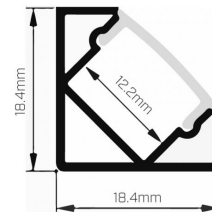

Stealth 1818 Corner Mounted

LINEAR LED

Product code ME21

MONDOLUX™

mondolux.com.au

Bright Everyday..

- Ideal for cabinet joinery in many types of applications - corner mounted
- Can be used in ceiling coffers and underside of bench-style seating
- Paired with out 180 LEDs/m strip so you won't see any spots

Product info

Body/Trim Colour	Silver
Installation Method	Surface Mounted

Accessories

Image	Code	Description
	MAE21DIO-2500	Mondolux Accessories Extrusion Diffuser Stealth 1818 Opal 2500mm x W18.4mm
	MAE21EC3	Mondolux Accessories Extrusion End Cap Closed Stealth 1818 Corner Mounted Silver

Stealth 1818 Corner Mounted

LINEAR LED

Product code ME21

MONDOLUX™

mondolux.com.au

Image	Code	Description
	MAE21EO3	Mondolux Accessories Extrusion End Cap Open Stealth 1818 Corner Mounted Silver
	MAE21MC3	Mondolux Accessories Extrusion Mounting Clip Stealth 1818 Corner Mounted Silver
	MAE21AC3	Mondolux Accessories Extrusion Adjustable Clip Stealth 1818 Corner Mounted Silver
	MAE21PC1	Mondolux Accessories Extrusion Plastic Clip Stealth 1818 Corner Mounted White
	MAE21DIO-2000	Mondolux Accessories Extrusion Diffuser Stealth 1818 Opal 2000mm x W18.4mm