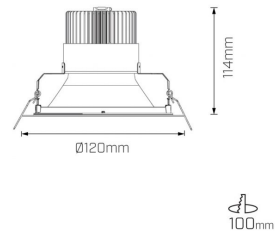

For greater coverage and IP protection

- The smallest Sorrento - also available in Maxi, Midi and Mini sizes
- Wide beam angle of 75°
- Dust and water protected with IP54 rating
- Low unified glare rating (UGR)
- Suitable for commercial, facility and hospitality applications

Product info

System Lumen Range	1200lm
System Power	13W
Forward Current	350mA
System Efficacy	92lm/W
Input Voltage	240V
Body/Trim Colour	White, Black
Installation Method	Fixed Recessed
IP Rating	IP54
Dimming Type	Non-Dimmable, Phase-Cut Dimmable, DALI Dimmable
Accessories	Without Accessory
Custom Dimming Type	Available on request

Photometric info

Colour Rendering Index (CRI)	CRI90
Colour Temperature (CCT)	3000K, 4000K
Beam Angle	75°
Custom Colour Temperature (CCT)	Available on request

Packaging

Box Weight	0.26Kgs
Box Dimensions L x W x H mm	155mm x 155mm x 160mm
Boxes per Carton	12
Carton Weight	3.5Kgs
Carton Dimensions L x W x H mm	485mm x 330mm x 345mm