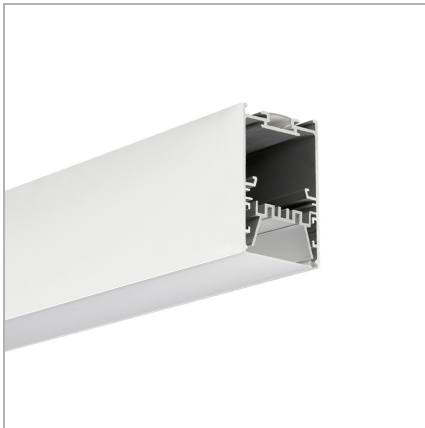

Impact 5075 Up/Down Suspended

LINEAR LED

Product Code

ME23

Technical Description

Double the Impact

- A variation of Impact 5075, with direct and indirect illumination
- A wide profile to provide efficient feature and functional lighting
- Ideal for office spaces, libraries, corridors and lobbies
- The adjustable gear tray allows for an integral driver

Physical Characteristics

Installation Method	Suspended
Trim Finish	White, Black, Silver

Impact 5075 Up/Down Suspended

LINEAR LED

Product Accessories

Item	Code	Description
	MAE14MC3	Mondolux Accessories Extrusion Mounting Clip Impact 5032/ Impact 5075/ Impact 3875/ Impact 7578/ Impact 10078/ Impact 5075 Up/Down Suspended Silver
	MAE14IC3	Mondolux Accessories Extrusion Internal Clip Impact 5075 Surface Mounted/Suspended, Impact 5075 Up/Down Suspended Silver (Requires 2x M4 Screw)
	MAE14GT3-2500	Mondolux Accessories Extrusion Gear Tray Impact 5075 Surface Mounted/Suspended, Impact 5075 Up/Down Suspended Silver 2500mm
	MAE14GT3-2000	Mondolux Accessories Extrusion Gear Tray Impact 5075 Surface Mounted/Suspended, Impact 5075 Up/Down Suspended Silver 2000mm
	MAE23DIF-UP-2000	Mondolux Accessories Extrusion Up Diffuser Impact 5075 Up/Down Frosted 2000mm x W14mm
	MAE23DIF-UP-2500	Mondolux Accessories Extrusion Up Diffuser Impact 5075 Up/Down Frosted 2500mm x W14mm

Impact 5075 Up/Down Suspended

LINEAR LED

Item	Code	Description
	MAE23DIF-DN-2000	Mondolux Accessories Extrusion Down Diffuser Impact 5075 Up/Down Frosted 2000mm x W50mm
	MAE23DIF-DN-2500	Mondolux Accessories Extrusion Down Diffuser Impact 5075 Up/Down Frosted 2500mm x W50mm
	MAE23DIF-DN-3000	Mondolux Accessories Extrusion Down Diffuser Impact 5075 Up/Down Frosted 3000mm x W50mm
	MAE23DIF-UP-3000	Mondolux Accessories Extrusion Up Diffuser Impact 5075 Up/Down Frosted 3000mm x W14mm
	MAE23GT3-3000	Mondolux Accessories Extrusion Gear Tray Impact 5075 Up/Down Suspended Silver 3000mm