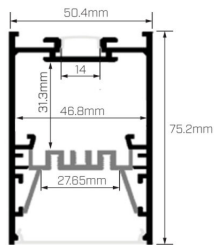

Impact 5075 Up/Down Suspended

LINEAR LED

Product Code

ME23

Technical Description

Double the Impact

- A variation of Impact 5075, with direct and indirect illumination
- A wide profile to provide efficient feature and functional lighting
- Ideal for office spaces, libraries, corridors and lobbies
- The adjustable gear tray allows for an integral driver

Physical Characteristics

Installation Method	Suspended
Trim Finish	White, Black, Silver

Impact 5075 Up/Down Suspended

LINEAR LED

Product Accessories

Item	Code	Description
	MAE14MC3	Mondolux Accessories Extrusion Mounting Clip Impact 5032/ Impact 5075/ Impact 3875/ Impact 7578/ Impact 10078/ Impact 5075 Up/Down Suspended Silver
	MAE14IC3	Mondolux Accessories Extrusion Internal Clip Impact 5075 Surface Mounted/Suspended, Impact 5075 Up/Down Suspended Silver (Requires 2x M4 Screw)
	MAE14GT3-2500	Mondolux Accessories Extrusion Gear Tray Impact 5075 Surface Mounted/Suspended, Impact 5075 Up/Down Suspended Silver 2500mm
	MAE14GT3-2000	Mondolux Accessories Extrusion Gear Tray Impact 5075 Surface Mounted/Suspended, Impact 5075 Up/Down Suspended Silver 2000mm
	MAE23DIF-UP-2000	Mondolux Accessories Extrusion Up Diffuser Impact 5075 Up/Down Frosted 2000mm x W14mm
	MAE23DIF-UP-2500	Mondolux Accessories Extrusion Up Diffuser Impact 5075 Up/Down Frosted 2500mm x W14mm

Impact 5075 Up/Down Suspended

LINEAR LED

Item	Code	Description
	MAE23DIF-DN-2000	Mondolux Accessories Extrusion Down Diffuser Impact 5075 Up/Down Frosted 2000mm x W50mm
	MAE23DIF-DN-2500	Mondolux Accessories Extrusion Down Diffuser Impact 5075 Up/Down Frosted 2500mm x W50mm
	MAE23DIF-DN-3000	Mondolux Accessories Extrusion Down Diffuser Impact 5075 Up/Down Frosted 3000mm x W50mm
	MAE23DIF-UP-3000	Mondolux Accessories Extrusion Up Diffuser Impact 5075 Up/Down Frosted 3000mm x W14mm
	MAE23GT3-3000	Mondolux Accessories Extrusion Gear Tray Impact 5075 Up/Down Suspended Silver 3000mm