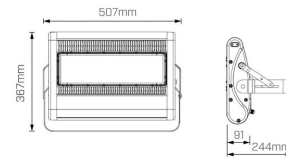

Product info

System Lumen Range	29800lm — 35300lm
System Power	220W, 260W
System Efficacy (max.)	136lm/W
Input Voltage	240V
Body/Trim Colour	Black
Installation Method	Surface Mounted
LED Brand	Lumileds
IP Rating	IP65
Dimming Type	0-10V Dimmable, Non-Dimmable
Accessories	Without Accessory

Photometric info

Colour Rendering Index (CRI)	CRI70
Colour Temperature (CCT)	4000K
Beam Angle	30°x30°, 45°x45°, 60°x135°, 60°x60°, 70°x70°, 85°x135°, 85°x45°, 85°x90°

Compliance and Features

CE RoHS

Palida Plus III