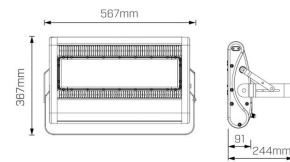

Product info

System Lumen Range	43400lm
System Power	320W
System Efficacy	136lm/W
Input Voltage	240V
Body/Trim Colour	Black
Installation Method	Surface Mounted
LED Brand	Lumileds
IP Rating	IP65
Dimming Type	0-10V Dimmable, Non-Dimmable
Accessories	Without Accessory

Photometric info

Colour Rendering Index (CRI)	CRI70
Colour Temperature (CCT)	4000K
Beam Angle	30°x30°, 45°x45°, 60°x135°, 60°x60°, 70°x70°, 85°x135°, 85°x45°, 85°x90°

Compliance and Features

CE RoHS

Palida Plus IV