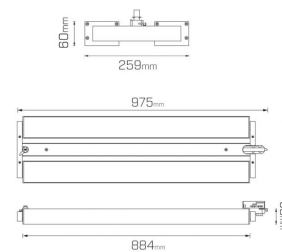

Double the uniformity of illumination

- Mondolux Raillux Duo linear wall washer tracklights provide uniform illumination
- System efficacy range from 133lm/W to 147lm/W
- Available in single and duo head
- Equipped with frosted lens diffuser

Product info

System Lumen Range	7500lm
System Power	84W
Forward Current	365mA
System Efficacy	89lm/W
Body/Trim Colour	White, Black
Installation Method	3-Circuit Track Mounted
LED Brand	Tridonic
Dimming Type	Non-Dimmable
Accessories	Without Accessory

Photometric info

Colour Rendering Index (CRI)	CRI80
Colour Temperature (CCT)	3000K, 4000K
Beam Angle	60°

Compliance and Features

Packaging

Box Dimensions L x W x H mm	1000 mm x 150 mm x 150 mm
Boxes per Carton	2
Carton Dimensions L x W x H mm	1040 mm x 290 mm x 260 mm