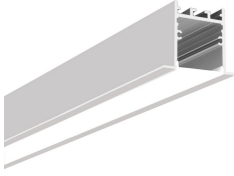

## Recessed profile to suit joinery applications..

- A hidden profile that provides efficient lighting for well-designed office and communal spaces
- Can be recessed into the ceiling or into joinery
- Can be customised to suit specific applications

### Product info

Body/Trim Colour	White, Black, Silver
Installation Method	Fixed Recessed