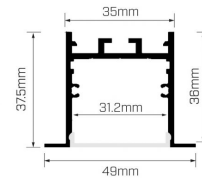

### Product info

Body/Trim Colour	White, Black, Silver
Installation Method	Fixed Recessed