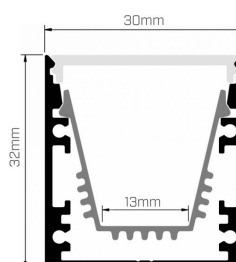

Product info

Body/Trim Colour	White, Black, Silver
Installation Method	Suspended

Accessories

Image	Code	Description
	MAE12DIO-2000	Mondolux Accessories Extrusion Diffuser Impact 3030 Opal 2000mm x W30mm
	MAE12DIO-2500	Mondolux Accessories Extrusion Diffuser Impact 3030 Opal 2500mm x W30mm