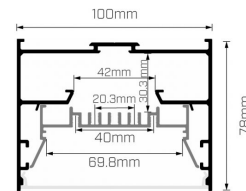

Product info

Body/Trim Colour	Silver
Installation Method	Surface Mounted / Suspended

Compliance and Features

RoHS

Accessories

Image

Code

Description