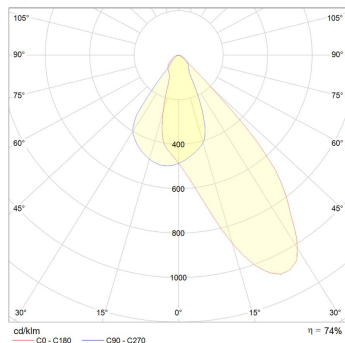

Photometric info

Colour Rendering Index (CRI)	CRI90
Colour Temperature (CCT)	2700K, 3000K, 4000K
Beam Angle	25°, 35°, 55°

Compliance and Features

RoHS

Capella Wall Washer

DOWNLIGHT | Product code MD13

MONDOLUX™
mondolux.com.au

Polar distribution diagrams

Capella Wall Washer 25°

Capella Wall Washer 35°

Capella Wall Washer 55°