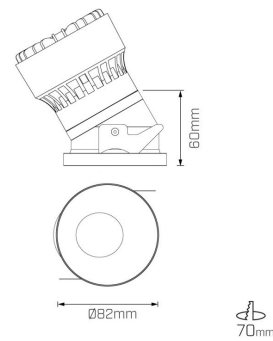

Capella Wall Washer

DOWNLIGHT

Product code MD13

MONDOLUX™

mondolux.com.au

Move forward, be LED...

- Comes with IP40 protection (IP44 available on request)
- Uniform illumination with great wall-washing optics
- Wattage options 9.5W, 13.5W
- Beam angle options: 25°, 35°, 55°

Product info

System Lumen Range	750lm — 1000lm
System Power	9.5W, 13.5W
Forward Current	180mA, 250mA
System Efficacy (max.)	79lm/W
Body/Trim Colour	White, Black
Installation Method	Fixed Recessed
IP Rating	IP40
Dimming Type	Non-Dimmable, Phase-Cut Dimmable, DALI Dimmable
Accessories	Without Accessory

Photometric info

Colour Rendering Index (CRI)	CRI90
Colour Temperature (CCT)	2700K, 3000K, 4000K
Beam Angle	25°, 35°, 55°

Compliance and Features

RoHS

Capella Wall Washer

DOWNLIGHT | Product code MD13

MONDOLUX™
mondolux.com.au

Polar distribution diagrams

Capella Wall Washer 25°

Capella Wall Washer 35°

Capella Wall Washer 55°