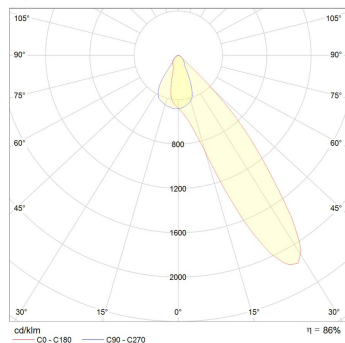

Photometric info

Colour Rendering Index (CRI)	CRI90
Colour Temperature (CCT)	2700K, 3000K, 4000K
Beam Angle	25°, 35°, 55°

Compliance and Features

RoHS

Capella Wall Washer

DOWNLIGHT | Product code MD13

MONDOLUX™
mondolux.com.au

Polar distribution diagrams

Capella Wall Washer 25°

Capella Wall Washer 35°

Capella Wall Washer 55°