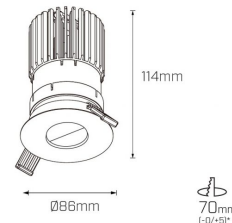

### Compliance and Features

Albi Pinhole 7W

\*allowed tolerance in mm

Albi Pinhole 13W

\*allowed tolerance in mm

Albi Pinhole 18W

\*allowed tolerance in mm

## Packaging

Box Dimensions L x W x H mm	110 mm x 110 mm x 200 mm
Boxes per Carton	24
Carton Weight	12 KG
Carton Dimensions L x W x H mm	450 mm x 340 mm x 410 mm