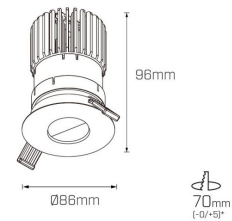

### Product info

System Lumen Range	675lm — 1830lm
System Power	7W, 13W, 18W
Forward Current	180mA, 350mA, 500mA
System Efficacy (max.)	102lm/W
Body/Trim Colour	White, Black
Installation Method	Adjustable Recessed
LED Brand	Bridgelux, CREE
Dimming Type	Wireless Dimmable (Casambi), Non-Dimmable, DALI Dimmable, Phase-Cut Dimmable
Accessories	Without Accessory, Deep Baffle-Diamond, Deep Baffle-Frosted, Deep Baffle-IP44, Deep Baffle-Line, Diamond Diffuser, Frosted Diffuser, Honeycomb Louvre, IP44 Diffuser, Line Diffuser

### Compliance and Features

Albi Pinhole 7W

\*allowed tolerance in mm

Albi Pinhole 13W

\*allowed tolerance in mm

Albi Pinhole 18W

\*allowed tolerance in mm

## Packaging

Box Dimensions L x W x H mm	110 mm x 110 mm x 200 mm
Boxes per Carton	24
Carton Weight	12 KG
Carton Dimensions L x W x H mm	450 mm x 340 mm x 410 mm