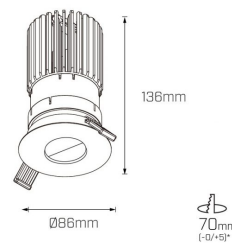

### Compliance and Features

Albi Pinhole 7W

\*allowed tolerance in mm

Albi Pinhole 13W

\*allowed tolerance in mm

Albi Pinhole 18W

\*allowed tolerance in mm

## Packaging

Box Dimensions L x W x H mm	110 mm x 110 mm x 200 mm
Boxes per Carton	24
Carton Weight	12 KG
Carton Dimensions L x W x H mm	450 mm x 340 mm x 410 mm