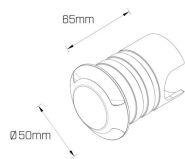

Cento 180

OUTDOOR

Product Code

MO82

Technical Description

Sleek style and durability...

- Outdoor decklight designed for commercial outdoor use
- Highly efficient, robust performance
- Exceptional IP67 and IK06 ratings with CRI90 as standard and a 5-year warranty*
- Aluminium housing with UV stabilised double layer powder coating in matte black finish (316 Stainless Steel grade available on request)
- Available in 90 and 360 variants
- Local stock availability

*Please see Warranty Terms & Conditions for further information.

Electrical Specifications

System Power	3.5W
Input Voltage	24V DC
Control Type	ON/OFF
System Efficacy	51lm/W

Physical Characteristics

Installation Method	Surface Mounted
Trim Finish	Black
IP Rating / IK Rating	IP67/ IK06
Accessories	Without Accessory
Weight	0.28Kgs

Photometric Info

Luminaire Lumens	180lm
Colour Rendering Index (CRI)	CRI90
Colour Temperature (CCT)	3000K
Beam Angle	180°
Lumen Maintenance (L70)	>51, 850hrs (L70 B10)
MacAdam Step	3 Step

Polar Distribution Diagrams