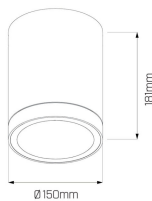

Corelli Maxi Wall Washer

OUTDOOR